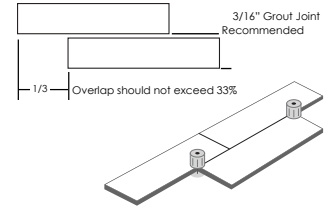

	Technical Specifications	Standard Requirements	Test Results
	Water Absorption UNI EN ISO 10545-03	E ≤ 0.5%	≤ 0.5%
	Breaking Strength UNI EN ISO 10545-04	≥ 1300 N	≥ 1300 N
	Modulus of Rupture UNI EN ISO 10545-04	> 35 N/mm ²	> 35 N/mm ²
	Shock Resistance UNI EN ISO 10545-05	Suggested Minimum: E > 0.55	N/A
	Resistance to Deep Abrasion UNI EN ISO 10545-06	Maximum: 175 mm ³	Maximum: 175 mm ³
	Thermal Linear Expansion UNI EN ISO 10545-08	As Reported	5.6 x 10 ⁻⁶ /°C
	Thermal Shock Resistance UNI EN ISO 10545-09	Required	Resistant
	Moisture Expansion UNI EN ISO 10545-10	As Reported	< 0.1 mm/m
	Frost Resistance UNI EN ISO 10545-12	As Reported	Resistant
	Chemical Resistance UNI EN ISO 10545-13	Domestic Chemical Products: GB Acids and Alkalis: As Reported	GLA GHA
	Stain Resistance UNI EN ISO 10545-14	Minimum: Class 3	Class 3
PEI	PEI Rating (Scratch Resistance) ASTM C 1027	As Reported	V
	Dynamic Coefficient of Friction (DCOF) ANSI A137.1	For Level Interior Spaces Expected to be Walked Upon When Wet: > 0.42	≥ 0.42
	Shade Variation	As Reported	V1
	Thickness	As Reported	12" x 24" - 10.2 mm 24" x 24" - 10.2 mm 24" x 48" - 9.5 mm
	Number of Screens	As Reported	12" x 24" - 14 24" x 24" - 10 24" x 48" - 7

Grout joint required for rectified edge tile
1/2 broken joint not recommended

MANUFACTURER RECOMMENDS 1/3 OR LESS STAGGERED SPACING

INSTALLATION TIPS

Use a leveling system during installation to reduce lippage

GREY

24" x 48"
(Natural/ Polished)

12" x 24"
(Natural)

24" x 24"
(Natural)

3" x 12" Bullnose
(Natural)

2" x 2" Mosaic
12" x 12" Sheet
(Natural)

3" x 3" Hexagon Mosaic
8" x 10" Sheet
Net Coverage: 0.56 sqft
(Natural)

GOLD

24" x 48"
(Natural/ Polished)

12" x 24"
(Natural)

24" x 24"
(Natural)

3" x 12" Bullnose
(Natural)

2" x 2" Mosaic
12" x 12" Sheet
(Natural)

3" x 3" Hexagon Mosaic
8" x 10" Sheet
Net Coverage: 0.56 sqft
(Natural)