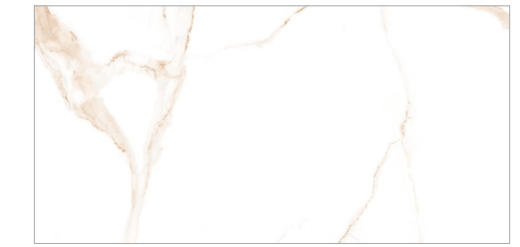

The data refers to first choice material in the natural version.

MARBLE

ALSACIA 2.0

GLAZED PORCELAIN

ALSACIA 2.0

Alsacia is a Carrara inspired marble look collection of porcelain tile that offers striking movement within its veins. It is designed to offer traditional elegance with just enough contrast to highlight the sophistication of its color combinations. This line is the perfect marble-look tile line to ensure any space feels bright and luxurious.

GREY

24" x 48"
(Natural/ Polished)

12" x 24"
(Natural)

24" x 24"
(Natural)

3" x 12" Bullnose
(Natural)

2" x 2" Mosaic
12" x 12" Sheet
(Natural)

3" x 3" Hexagon Mosaic
8" x 10" Sheet
Net Coverage: 0.56 sqft
(Natural)

GOLD

24" x 48"
(Natural/ Polished)

12" x 24"
(Natural)

24" x 24"
(Natural)

3" x 12" Bullnose
(Natural)

2" x 2" Mosaic
12" x 12" Sheet
(Natural)

3" x 3" Hexagon Mosaic
8" x 10" Sheet
Net Coverage: 0.56 sqft
(Natural)