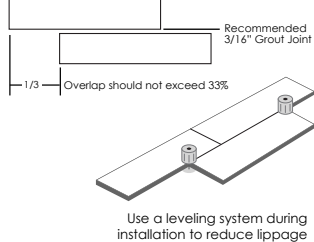

COVER: BIANCO "8 x 48"
TOP: TORTORA "8 x 48"

	Technical Specifications	Standard Requirements	Test Results
	Water Absorption UNI EN ISO 10545-03	$E \leq 0.5\%$	$< 0.5\%$
	Breaking Strength UNI EN ISO 10545-04	$\geq 1300 \text{ N}$	$> 1700 \text{ N} - 9 \text{ mm}$ $> 10000 \text{ N} - 20 \text{ mm}$
	Modulus of Rupture UNI EN ISO 10545-04	$> 35 \text{ N/mm}^2$	$> 35 \text{ N/mm}^2 - 9 \text{ mm}$ $> 40 \text{ N/mm}^2 - 20 \text{ mm}$
	Shock Resistance UNI EN ISO 10545-05	Suggested Minimum: $E > 0.55$	Resistant
	Resistance to Deep Abrasion UNI EN ISO 10545-06	Maximum: 175 mm^3	$< 150 \text{ mm}^2$
	Thermal Linear Expansion UNI EN ISO 10545-08	As Reported	$6 \times 10^{-4} / ^\circ\text{C}$
	Thermal Shock Resistance UNI EN ISO 10545-09	Required	Resistant
	Moisture Expansion UNI EN ISO 10545-10	As Reported	N/A
	Frost Resistance UNI EN ISO 10545-12	As Reported	Resistant
	Chemical Resistance UNI EN ISO 10545-13	Domestic Chemical Products: UB/GB Acids and Alkalis: As Reported	GLA
	Stain Resistance UNI EN ISO 10545-14	Minimum: Class 3	Class 3
PEI	PEI Rating (Scratch Resistance) ASTM C 1027	As Reported	V
	Dynamic Coefficient of Friction (DCOF) ANSI A137.1	For Level Interior Spaces Expected to be Walked Upon When wet: > 0.42	$> 0.50 - 9 \text{ mm}$ $> 0.65 - 20 \text{ mm}$
	Shade Variation	As Reported	V3
	Thickness	As Reported	8"x48" & 12"x48" - 9 mm 16"x48" - 20 mm
	Number of Screens	As Reported	8"x48" - 18 12"x48" - 12 16"x48" - 8

Grout joint required for rectified edge tile
1/2 broken joint not recommended

MANUFACTURER RECOMMENDS 1/3 OR LESS STAGGERED SPACING

INSTALLATION TIPS

HAPPY FLOORS

≥40%

WOOD

ALPI 2.0

FULL BODY PORCELAIN