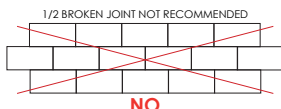

COVER: BIANCO "8 x 48"
TOP: TORTORA "8 x 48"

	Technical Specifications	Standard Requirements	Test Results
	Water Absorption UNI EN ISO 10545-03	$E \leq 0.5\%$	$< 0.5\%$
	Breaking Strength UNI EN ISO 10545-04	$\geq 1300 \text{ N}$	$> 1700 \text{ N} - 9 \text{ mm}$ $> 10000 \text{ N} - 20 \text{ mm}$
	Modulus of Rupture UNI EN ISO 10545-04	$> 35 \text{ N/mm}^2$	$> 35 \text{ N/mm}^2 - 9 \text{ mm}$ $> 40 \text{ N/mm}^2 - 20 \text{ mm}$
	Shock Resistance UNI EN ISO 10545-05	Suggested Minimum: $E > 0.55$	Resistant
	Resistance to Deep Abrasion UNI EN ISO 10545-06	Maximum: 175 mm^3	$< 150 \text{ mm}^2$
	Thermal Linear Expansion UNI EN ISO 10545-08	As Reported	$6 \times 10^{-4} / ^\circ\text{C}$
	Thermal Shock Resistance UNI EN ISO 10545-09	Required	Resistant
	Moisture Expansion UNI EN ISO 10545-10	As Reported	N/A
	Frost Resistance UNI EN ISO 10545-12	As Reported	Resistant
	Chemical Resistance UNI EN ISO 10545-13	Domestic Chemical Products: UB/GB Acids and Alkalis: As Reported	GLA
	Stain Resistance UNI EN ISO 10545-14	Minimum: Class 3	Class 3
PEI	PEI Rating (Scratch Resistance) ASTM C 1027	As Reported	V
	Dynamic Coefficient of Friction (DCOF) ANSI A137.1	For Level Interior Spaces Expected to be Walked Upon When wet: > 0.42	$> 0.50 - 9 \text{ mm}$ $> 0.65 - 20 \text{ mm}$
	Shade Variation	As Reported	V3
	Thickness	As Reported	8"x48" & 12"x48" - 9 mm 16"x48" - 20 mm
	Number of Screens	As Reported	8"x48" - 18 12"x48" - 12 16"x48" - 8

Grout joint required for rectified edge tile
1/2 broken joint not recommended

MANUFACTURER RECOMMENDS 1/3 OR LESS STAGGERED SPACING

INSTALLATION TIPS

HAPPY FLOORS

≥40%

WOOD

ALPI 2.0

FULL BODY PORCELAIN