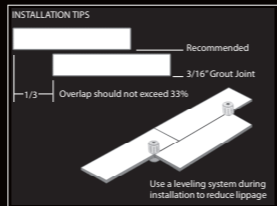

DOLOMITE

Rectified Porcelain

HAPPY FLOORS

I-Design
Collection